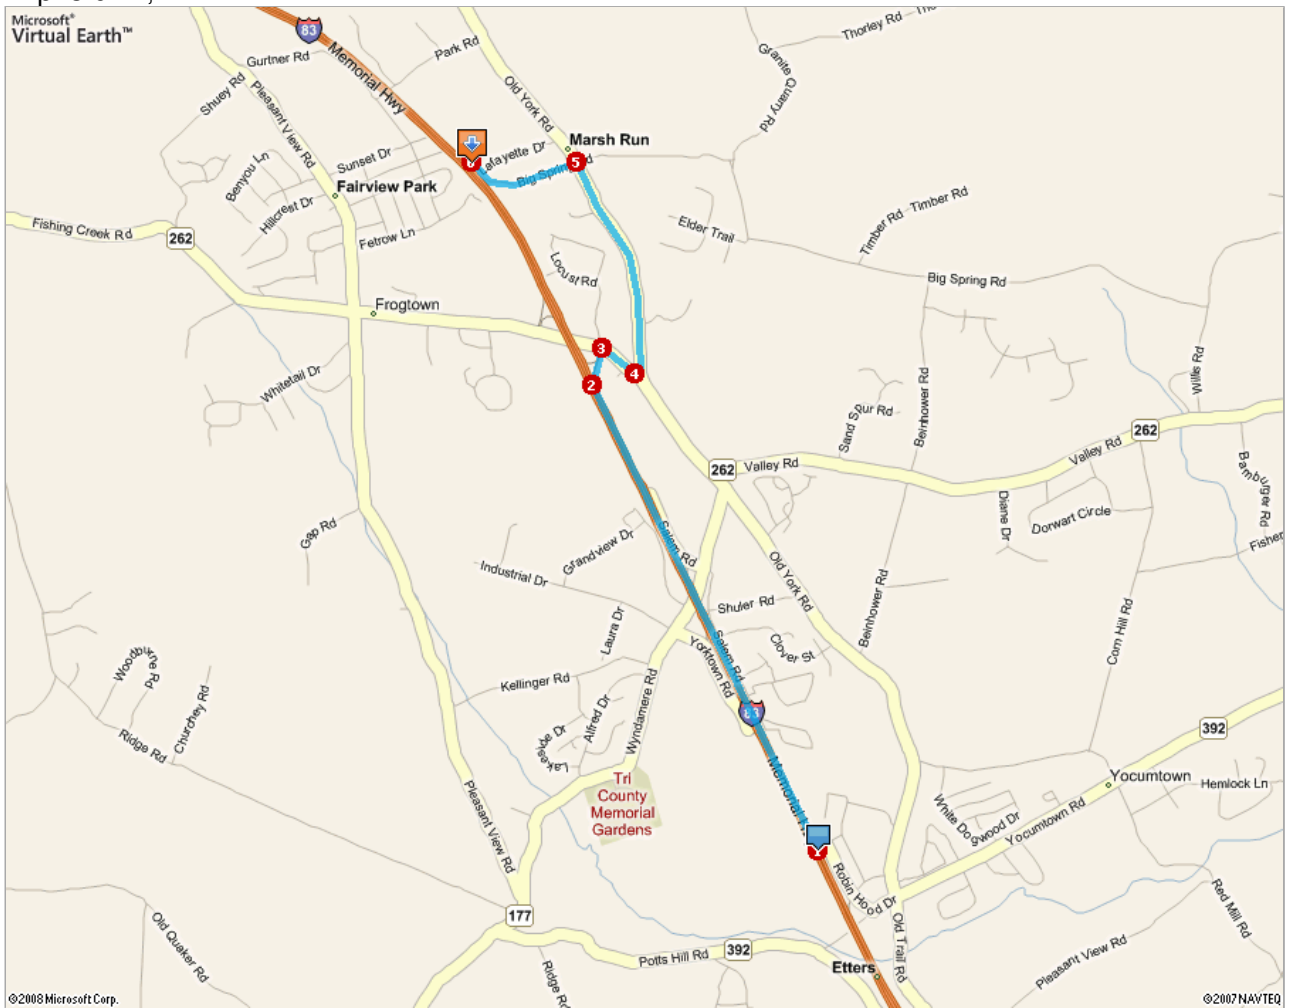

Live Search Maps

83 N to Red Land Baptist

Start: near **3 Robinhood Dr, Etters, PA 17319-9320**

End: **661 Big Spring Rd, New Cumberland, PA 17070-3155**

Trip: **3.0 mi, 4 min**

 **NEW! Try Live Search 411**
Dial **1-800-CALL-411** for latest info

	1. Depart I-83 / Memorial Hwy North	1.7 mi
	2. At exit 36 , take ramp right for Pa-262 toward Fishing Creek	0.1 mi
	3. Turn right onto SR-262 / Fishing Creek Rd	0.1 mi
	4. Bear left and then turn left onto Old York Rd	0.7 mi
	5. Turn left onto Big Spring Rd	0.4 mi
	6. Arrive at 661 Big Spring Rd, New Cumberland, PA 17070-3155 <i>The last intersection is Lafayette Dr</i>	

These directions are subject to the Windows Live Terms of Use and for informational purposes only. No guarantee is made regarding their completeness or accuracy. Construction projects, traffic, or other events may cause actual conditions to differ from these results. Map and traffic data © 2007 NAVTEQ™, AND™.

Start: near 3 Robinhood Dr, Etters, PA 17319-93...

End: 661 Big Spring Rd, New Cumberland, PA 1...

Trip: 3.0 mi, 4 min

The image above reflects the map view when you clicked the print icon.