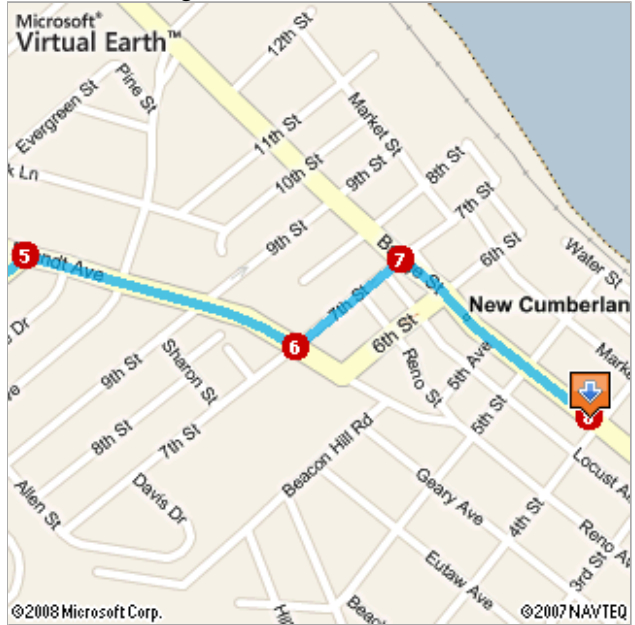

1. Depart **Robin Hood Dr**

2. Take ramp **left** and follow signs for **I-83 / Memorial Hwy North**

6.3 mi

3. At exit **40B**, take ramp **right** toward **New Cumberland**

0.2 mi

4. Turn **right** onto **Simpson Ferry Rd**

0.6 mi

5. Bear **right** onto **Brandt Ave**

0.3 mi

6. Turn **left** onto **7th St**

0.2 mi

7. Turn **right** onto **Bridge St**

0.3 mi

8. Arrive at **415 Bridge St**

The last intersection is 5th St

If you reach 4th St, you've gone too far

These directions are subject to the Windows Live Terms of Use and for informational purposes only. No guarantee is made regarding their completeness or accuracy. Construction projects, traffic, or other events may cause actual conditions to differ from these results. Map and traffic data © 2007 NAVTEQ™, AND™.

Start: 3 Robinhood Dr, Etters, PA 17319-9320

End: 415 Bridge St, New Cumberland, PA 17070...

Trip: 7.8 mi, 10 min

The image above reflects the map view when you clicked the print icon.