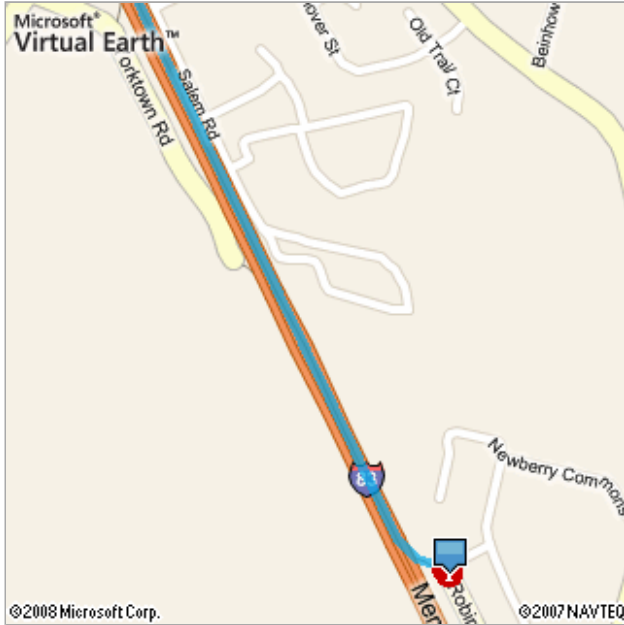

1. Depart **Robin Hood Dr**

2. Take ramp **left** and follow signs for **I-83 / Memorial Hwy North**

6.3 mi

3. At exit **40B**, take ramp **right** toward **New Cumberland**

0.2 mi

4. Turn **right** onto **Simpson Ferry Rd**

0.6 mi

5. Bear **right** onto **Brandt Ave**

0.3 mi

6. Turn **left** onto **7th St**

0.2 mi

7. Turn **right** onto **Bridge St**

0.3 mi

8. Arrive at **415 Bridge St**

The last intersection is 5th St

If you reach 4th St, you've gone too far

These directions are subject to the Windows Live Terms of Use and for informational purposes only. No guarantee is made regarding their completeness or accuracy. Construction projects, traffic, or other events may cause actual conditions to differ from these results. Map and traffic data © 2007 NAVTEQ™, AND™.

Start: 3 Robinhood Dr, Etters, PA 17319-9320

End: 415 Bridge St, New Cumberland, PA 17070...

Trip: 7.8 mi, 10 min

The image above reflects the map view when you clicked the print icon.