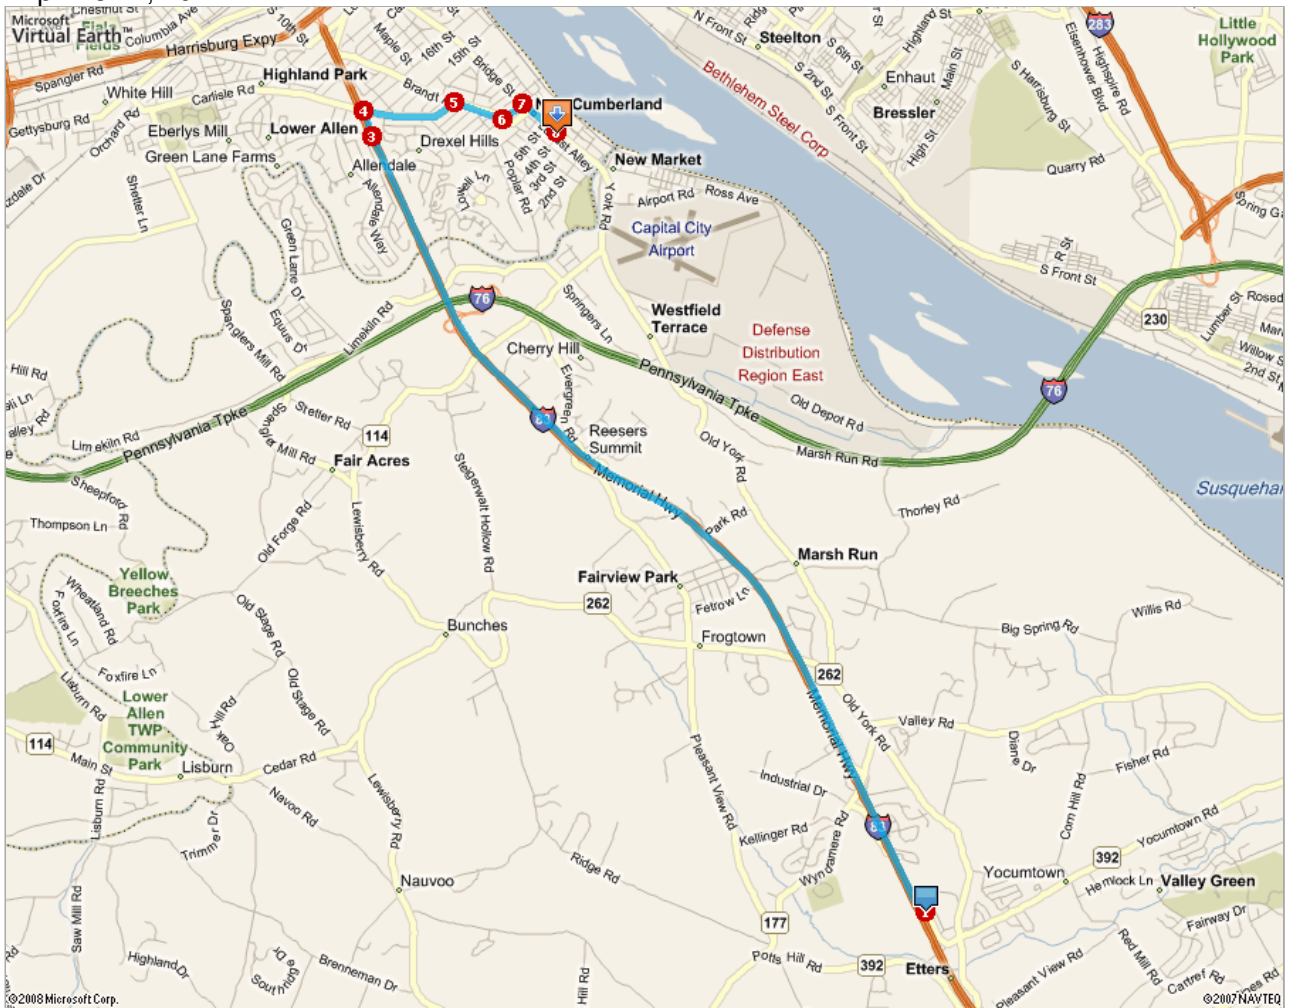

1. Depart **Robin Hood Dr**

2. Take ramp **left** and follow signs for **I-83 / Memorial Hwy North**

6.3 mi

3. At exit **40B**, take ramp **right** toward **New Cumberland**

0.2 mi

4. Turn **right** onto **Simpson Ferry Rd**

0.6 mi

5. Bear **right** onto **Brandt Ave**

0.3 mi

6. Turn **left** onto **7th St**

0.2 mi

7. Turn **right** onto **Bridge St**

0.3 mi

8. Arrive at **415 Bridge St**

The last intersection is 5th St

If you reach 4th St, you've gone too far

These directions are subject to the Windows Live Terms of Use and for informational purposes only. No guarantee is made regarding their completeness or accuracy. Construction projects, traffic, or other events may cause actual conditions to differ from these results. Map and traffic data © 2007 NAVTEQ™, AND™.

Start: 3 Robinhood Dr, Etters, PA 17319-9320

End: 415 Bridge St, New Cumberland, PA 17070...

Trip: 7.8 mi, 10 min

The image above reflects the map view when you clicked the print icon.