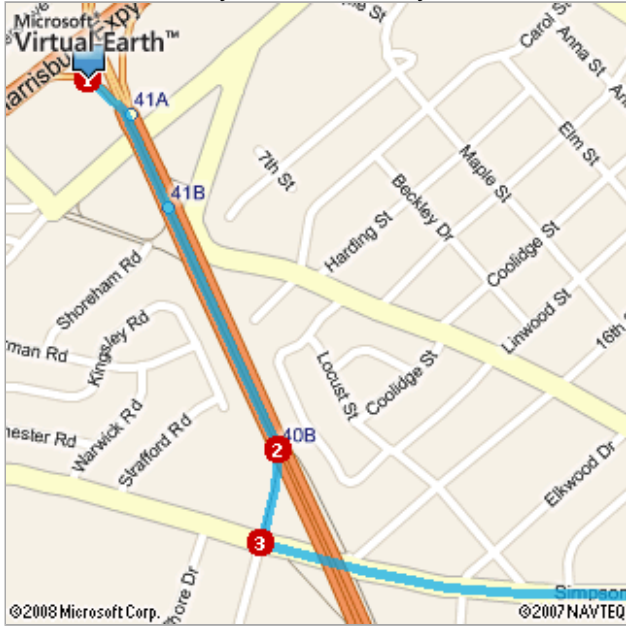

## Live Search Maps

83 S to Trinity United Methodist

Start: **near 795 Ayers Ave, Lemoyne, PA 17043-1711**End: **415 Bridge St, New Cumberland, PA 17070-1928**Trip: **2.1 mi, 4 min****NEW! Try Live Search 411**Dial **1-800-CALL-411** for latest info

	1. Depart ramp for <b>I-83 South</b>	0.5 mi
	2. At exit <b>40B</b> , take ramp <b>right</b> toward <b>New Cumberland</b>	0.1 mi
	3. Turn <b>left</b> onto <b>Carlisle Rd</b>	0.7 mi
	4. Bear <b>right</b> onto <b>Brandt Ave</b>	0.3 mi
	5. Turn <b>left</b> onto <b>7th St</b>	0.2 mi
	6. Turn <b>right</b> onto <b>Bridge St</b>	0.3 mi
	7. Arrive at <b>415 Bridge St</b> <i>The last intersection is 5th St</i> <i>If you reach 4th St, you've gone too far</i>	

These directions are subject to the Windows Live Terms of Use and for informational purposes only. No guarantee is made regarding their completeness or accuracy. Construction projects, traffic, or other events may cause actual conditions to differ from these results. Map and traffic data © 2007 NAVTEQ™, AND™.

Start: near 795 Ayers Ave, Lemoyne, PA 17043-...

End: 415 Bridge St, New Cumberland, PA 17070-...

Trip: 2.1 mi, 4 min

The image above reflects the map view when you clicked the print icon.