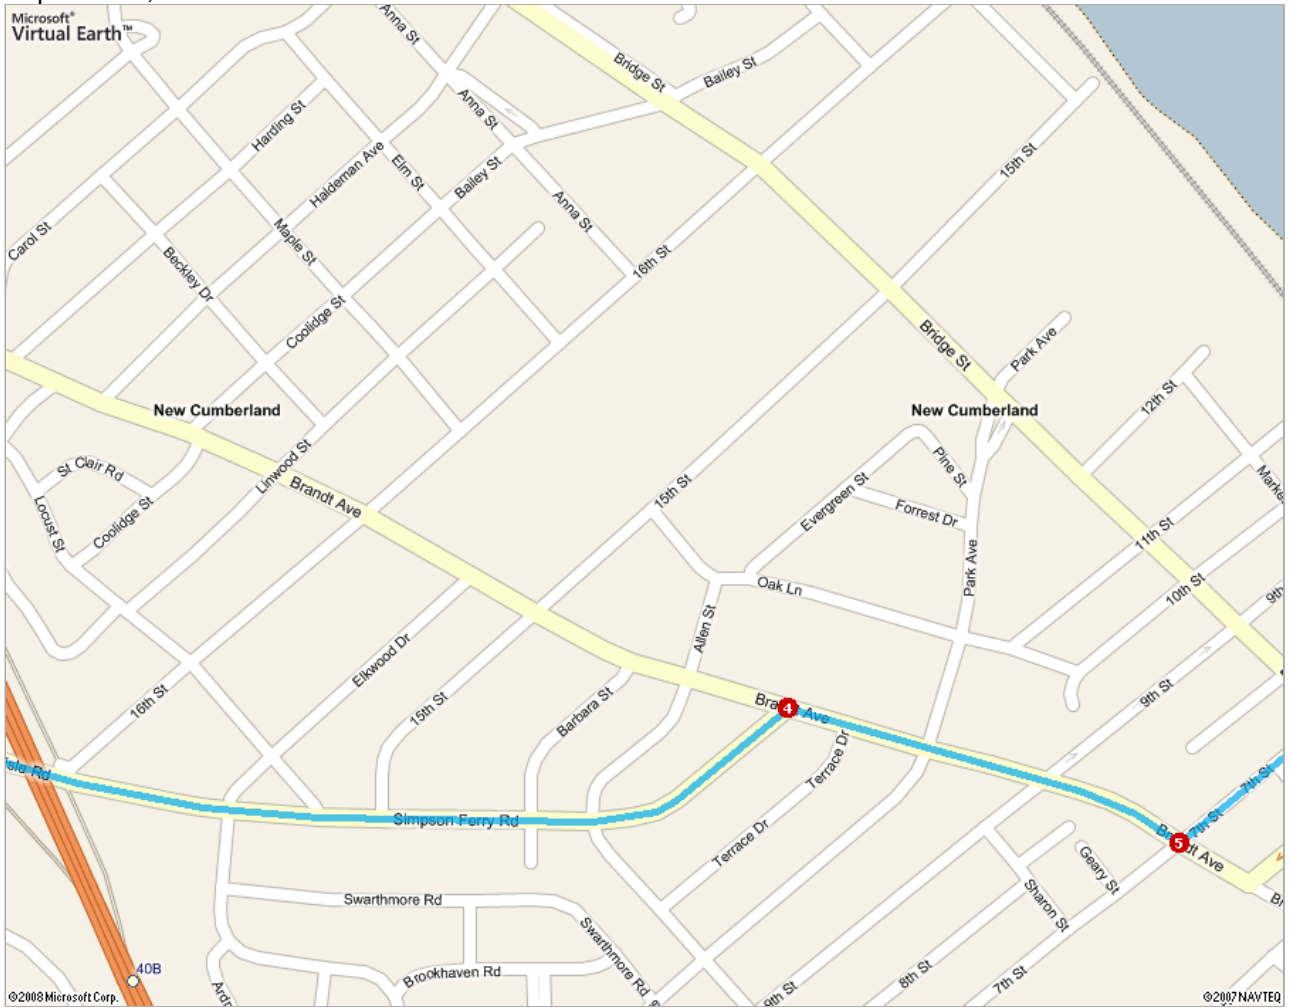

## Live Search Maps

83 S to Trinity United Methodist

Start: **near 795 Ayers Ave, Lemoyne, PA 17043-1711**End: **415 Bridge St, New Cumberland, PA 17070-1928**Trip: **2.1 mi, 4 min****NEW! Try Live Search 411**Dial **1-800-CALL-411** for latest info

	1. Depart ramp for <b>I-83 South</b>	0.5 mi
	2. At exit <b>40B</b> , take ramp <b>right</b> toward <b>New Cumberland</b>	0.1 mi
	3. Turn <b>left</b> onto <b>Carlisle Rd</b>	0.7 mi
	4. Bear <b>right</b> onto <b>Brandt Ave</b>	0.3 mi
	5. Turn <b>left</b> onto <b>7th St</b>	0.2 mi
	6. Turn <b>right</b> onto <b>Bridge St</b>	0.3 mi
	7. Arrive at <b>415 Bridge St</b> <i>The last intersection is 5th St</i> <i>If you reach 4th St, you've gone too far</i>	

These directions are subject to the Windows Live Terms of Use and for informational purposes only. No guarantee is made regarding their completeness or accuracy. Construction projects, traffic, or other events may cause actual conditions to differ from these results. Map and traffic data © 2007 NAVTEQ™, AND™.

Start: near 795 Ayers Ave, Lemoyne, PA 17043-...

End: 415 Bridge St, New Cumberland, PA 17070-...

Trip: 2.1 mi, 4 min

The image above reflects the map view when you clicked the print icon.