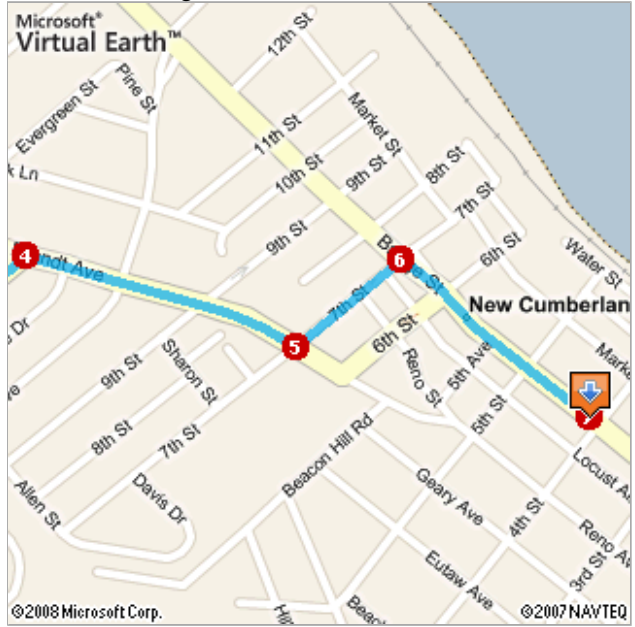

## Live Search Maps

83 S to Trinity United Methodist

Start: **near 795 Ayers Ave, Lemoyne, PA 17043-1711**End: **415 Bridge St, New Cumberland, PA 17070-1928**Trip: **2.1 mi, 4 min****NEW! Try Live Search 411**Dial **1-800-CALL-411** for latest info

	1. Depart ramp for <b>I-83 South</b>	0.5 mi
	2. At exit <b>40B</b> , take ramp <b>right</b> toward <b>New Cumberland</b>	0.1 mi
	3. Turn <b>left</b> onto <b>Carlisle Rd</b>	0.7 mi
	4. Bear <b>right</b> onto <b>Brandt Ave</b>	0.3 mi
	5. Turn <b>left</b> onto <b>7th St</b>	0.2 mi
	6. Turn <b>right</b> onto <b>Bridge St</b>	0.3 mi
	7. Arrive at <b>415 Bridge St</b> <i>The last intersection is 5th St</i> <i>If you reach 4th St, you've gone too far</i>	

These directions are subject to the Windows Live Terms of Use and for informational purposes only. No guarantee is made regarding their completeness or accuracy. Construction projects, traffic, or other events may cause actual conditions to differ from these results. Map and traffic data © 2007 NAVTEQ™, AND™.

Start: near 795 Ayers Ave, Lemoyne, PA 17043-...

End: 415 Bridge St, New Cumberland, PA 17070-...

Trip: 2.1 mi, 4 min

The image above reflects the map view when you clicked the print icon.