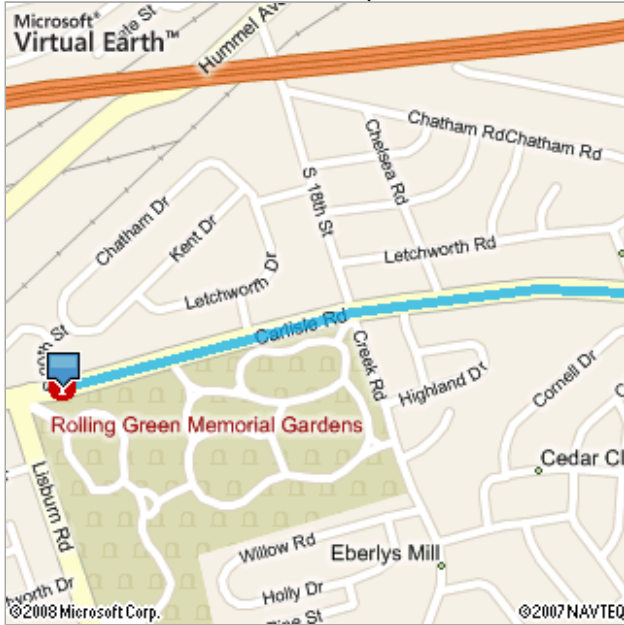

# Live Search Maps

Carlisle Rd to Trinity United Methodist

Start: **1991 Carlisle Rd, Camp Hill, PA 17011**

End: **415 Bridge St, New Cumberland, PA 17070-1928**

Trip: **2.7 mi, 6 min**

**NEW! Try Live Search 411**

Dial **1-800-CALL-411** for latest info

1. Depart **Carlisle Rd** 1.9 mi

2. Bear **right** onto **Brandt Ave** 0.3 mi

3. Turn **left** onto **7th St** 0.2 mi

4. Turn **right** onto **Bridge St** 0.3 mi

5. Arrive at **415 Bridge St**

*The last intersection is 5th St*

*If you reach 4th St, you've gone too far*

These directions are subject to the Windows Live Terms of Use and for informational purposes only. No guarantee is made regarding their completeness or accuracy. Construction projects, traffic, or other events may cause actual conditions to differ from these results. Map and traffic data © 2007 NAVTEQ™, AND™.

Start: 1991 Carlisle Rd, Camp Hill, PA 17011

End: 415 Bridge St, New Cumberland, PA 17070...

Trip: 2.7 mi, 6 min

The image above reflects the map view when you clicked the print icon.