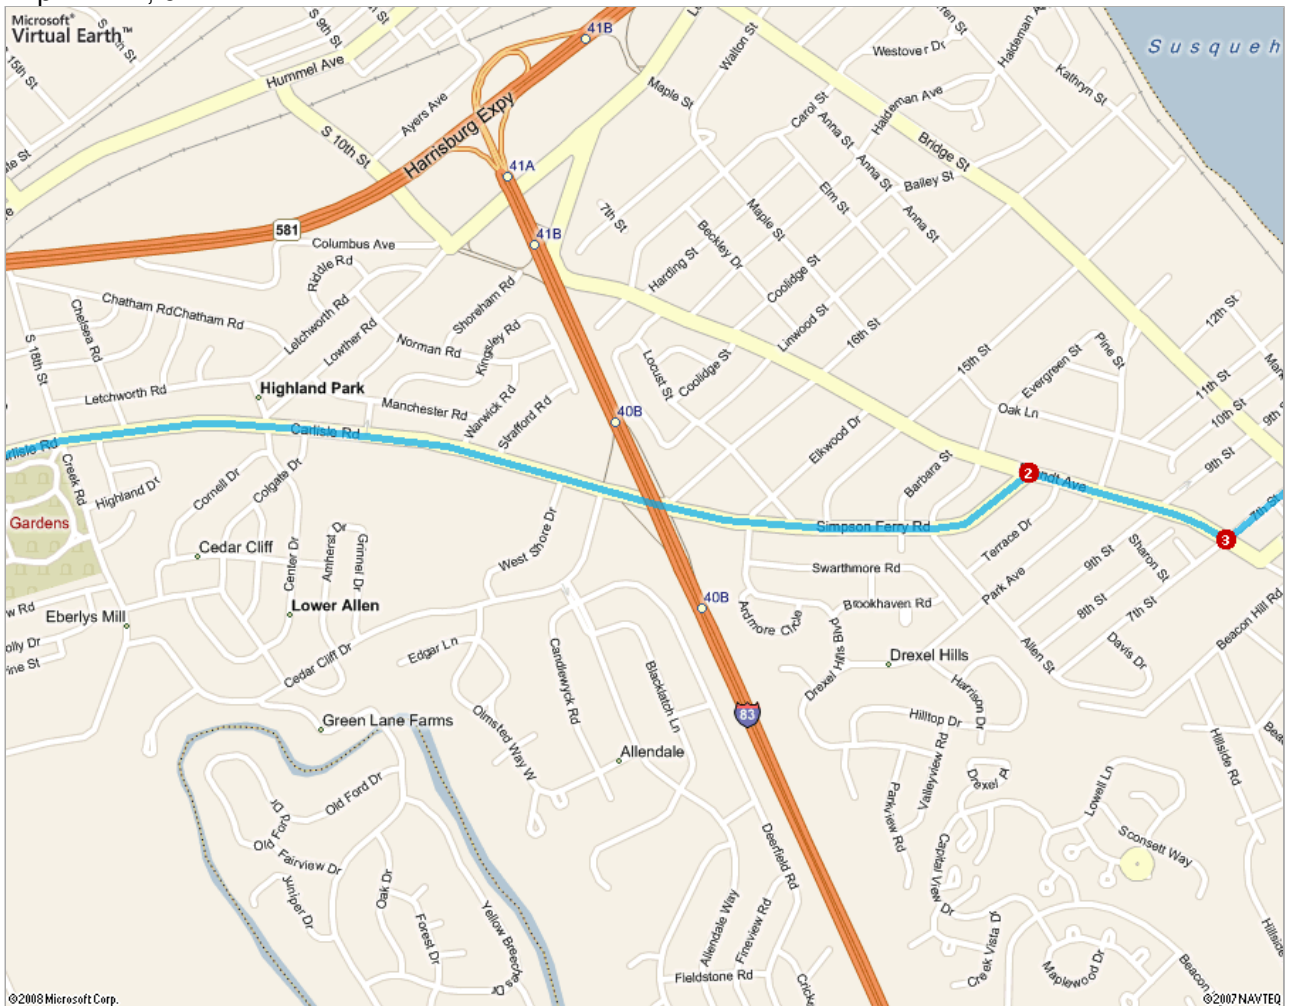

# Live Search Maps

Carlisle Rd to Trinity United Methodist

Start: **1991 Carlisle Rd, Camp Hill, PA 17011**

End: **415 Bridge St, New Cumberland, PA 17070-1928**

Trip: **2.7 mi, 6 min**

**NEW! Try Live Search 411**

Dial **1-800-CALL-411** for latest info

1. Depart **Carlisle Rd** 1.9 mi

2. Bear **right** onto **Brandt Ave** 0.3 mi

3. Turn **left** onto **7th St** 0.2 mi

4. Turn **right** onto **Bridge St** 0.3 mi

5. Arrive at **415 Bridge St**

*The last intersection is 5th St*

*If you reach 4th St, you've gone too far*

These directions are subject to the Windows Live Terms of Use and for informational purposes only. No guarantee is made regarding their completeness or accuracy. Construction projects, traffic, or other events may cause actual conditions to differ from these results. Map and traffic data © 2007 NAVTEQ™, AND™.

Start: 1991 Carlisle Rd, Camp Hill, PA 17011

End: 415 Bridge St, New Cumberland, PA 17070...

Trip: 2.7 mi, 6 min

The image above reflects the map view when you clicked the print icon.