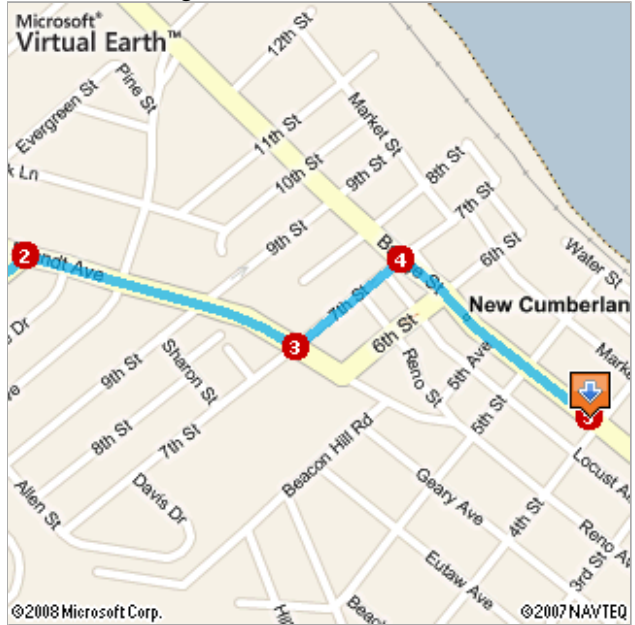

# Live Search Maps

Carlisle Rd to Trinity United Methodist

Start: **1991 Carlisle Rd, Camp Hill, PA 17011**

End: **415 Bridge St, New Cumberland, PA 17070-1928**

Trip: **2.7 mi, 6 min**

**NEW! Try Live Search 411**

Dial **1-800-CALL-411** for latest info

1. Depart **Carlisle Rd** 1.9 mi

2. Bear **right** onto **Brandt Ave** 0.3 mi

3. Turn **left** onto **7th St** 0.2 mi

4. Turn **right** onto **Bridge St** 0.3 mi

5. Arrive at **415 Bridge St**

*The last intersection is 5th St*

*If you reach 4th St, you've gone too far*

These directions are subject to the Windows Live Terms of Use and for informational purposes only. No guarantee is made regarding their completeness or accuracy. Construction projects, traffic, or other events may cause actual conditions to differ from these results. Map and traffic data © 2007 NAVTEQ™, AND™.

Start: 1991 Carlisle Rd, Camp Hill, PA 17011

End: 415 Bridge St, New Cumberland, PA 17070...

Trip: 2.7 mi, 6 min

The image above reflects the map view when you clicked the print icon.