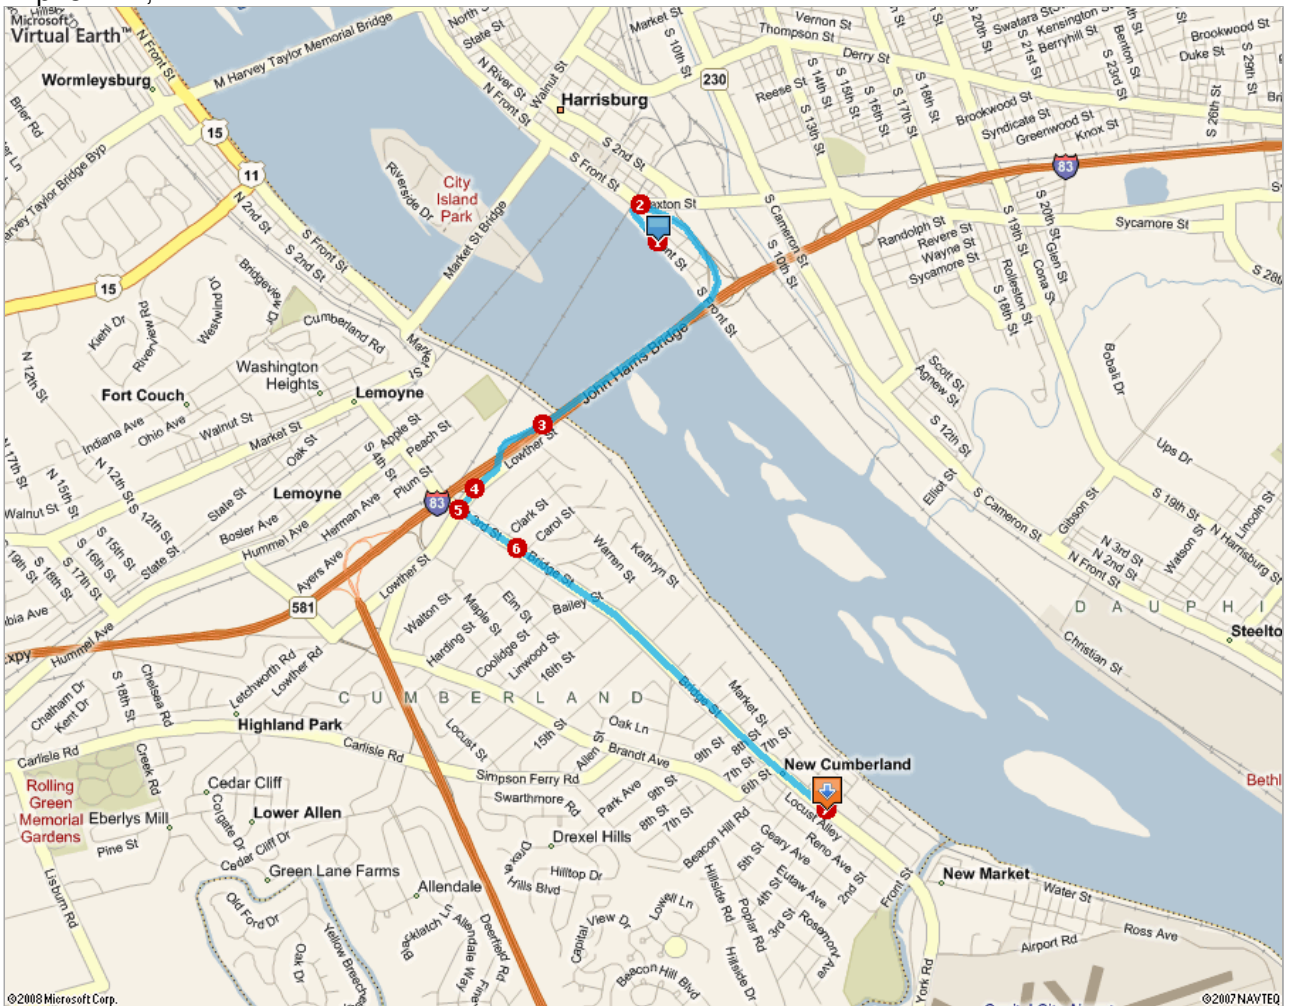

Dial **1-800-CALL-411** for latest info

1. Depart **S Front St**

0.2 mi

2. Take ramp for **I-83 / John Harris Bridge South**

1.1 mi

3. At exit **42**, take ramp **right** toward **Lemoyne**

0.3 mi

4. Keep **straight** onto **Lowther St**

0.1 mi

5. Turn **left** onto **S 3rd St**

0.2 mi

6. Road name changes to **Bridge St**

1.3 mi

7. Arrive at **415 Bridge St**

The last intersection is 5th St

If you reach 4th St, you've gone too far

These directions are subject to the Windows Live Terms of Use and for informational purposes only. No guarantee is made regarding their completeness or accuracy. Construction projects, traffic, or other events may cause actual conditions to differ from these results. Map and traffic data © 2007 NAVTEQ™, AND™.

Start: near 572 S Front St, Harrisburg, PA 17104

End: 415 Bridge St, New Cumberland, PA 17070...

Trip: 3.2 mi, 7 min

The image above reflects the map view when you clicked the print icon.